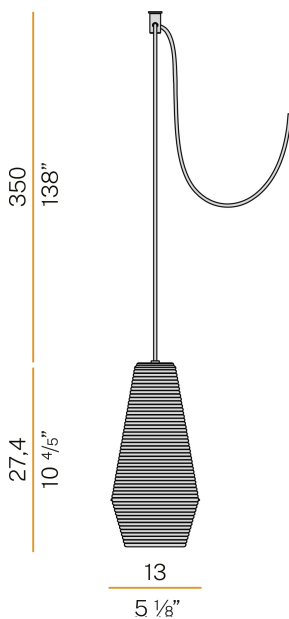

### Data sheet

CODE	M09771.000.0200
SYSTEM POWER CONSUMPTION	max 57W
LIGHT SOURCE	LED retrofit / halogen
LIGHT SOURCE KIT	* included
COMPATIBLE SOURCES	LED retrofit bulb 8W E27 2700K Ra80 1050lm (no dimming) * / max 57W E27
COLOUR TEMPERATURE	2700K Ra>80
LIGHT DISTRIBUTION	diffused
POWER SUPPLY	220-240V AC
FREQUENCY	50/60Hz
NOMINAL LUMINOUS FLUX	1050lm
WEIGHT	1,04 Kg
PROTECTION DEGREE	IP20
COLOUR TOLLERANCES	SDCM <6
PACKING DIMENSIONS (CM)	0,0 x 0,0 x 0,0

Multiple suspension lighting fixture for interiors, with direct and indirect light emission. Rough aluminium structure.

Diffuser in blown glass with white, crystal, steel, amber, bronze, tobacco or green ribbing finish.

Turned pickled sheet metal closing disk in black or mat brass polyacrylic paint. 3,5m (137,8") long suspension and power cable in PVC with black fabric covering. Provided without power canopy, complete with polycarbonate hook.

### Technical drawing